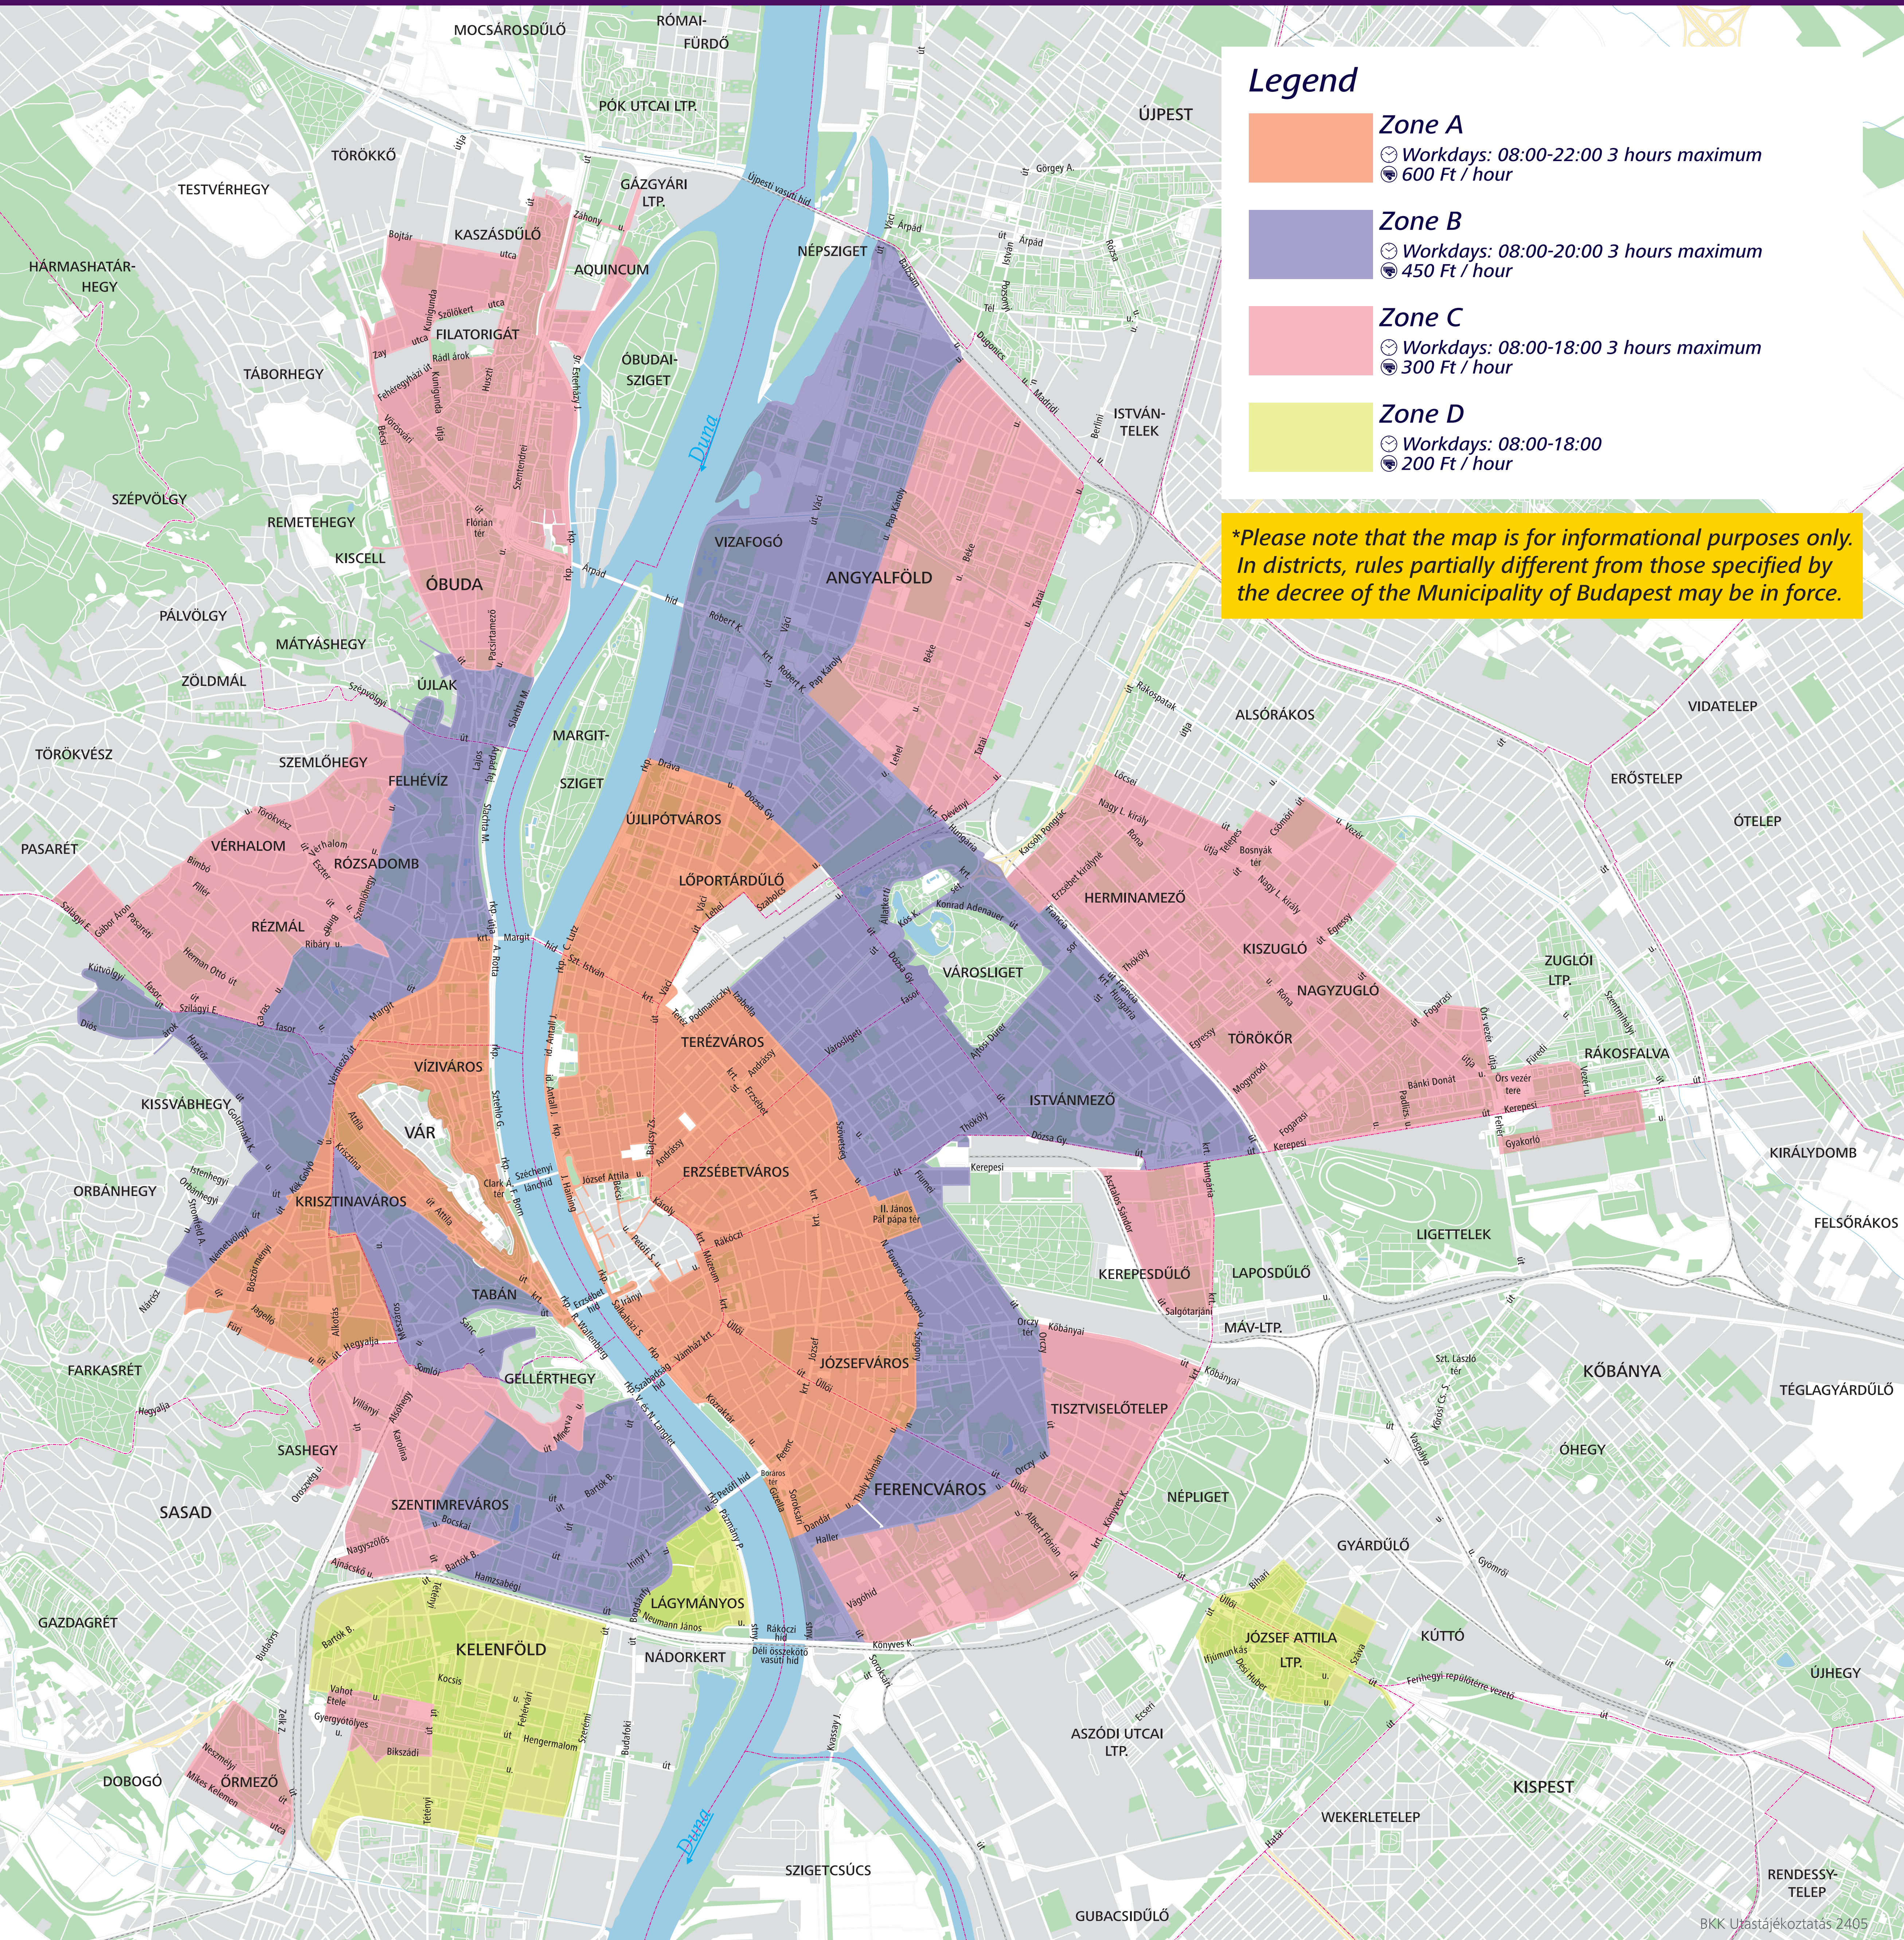

Parking zones from 9 May 2025

Legend

- Zone A** (Orange)
⌚ Workdays: 08:00-22:00 3 hours maximum
💰 600 Ft / hour
- Zone B** (Blue)
⌚ Workdays: 08:00-20:00 3 hours maximum
💰 450 Ft / hour
- Zone C** (Pink)
⌚ Workdays: 08:00-18:00 3 hours maximum
💰 300 Ft / hour
- Zone D** (Yellow)
⌚ Workdays: 08:00-18:00
💰 200 Ft / hour

**Please note that the map is for informational purposes only. In districts, rules partially different from those specified by the decree of the Municipality of Budapest may be in force.*