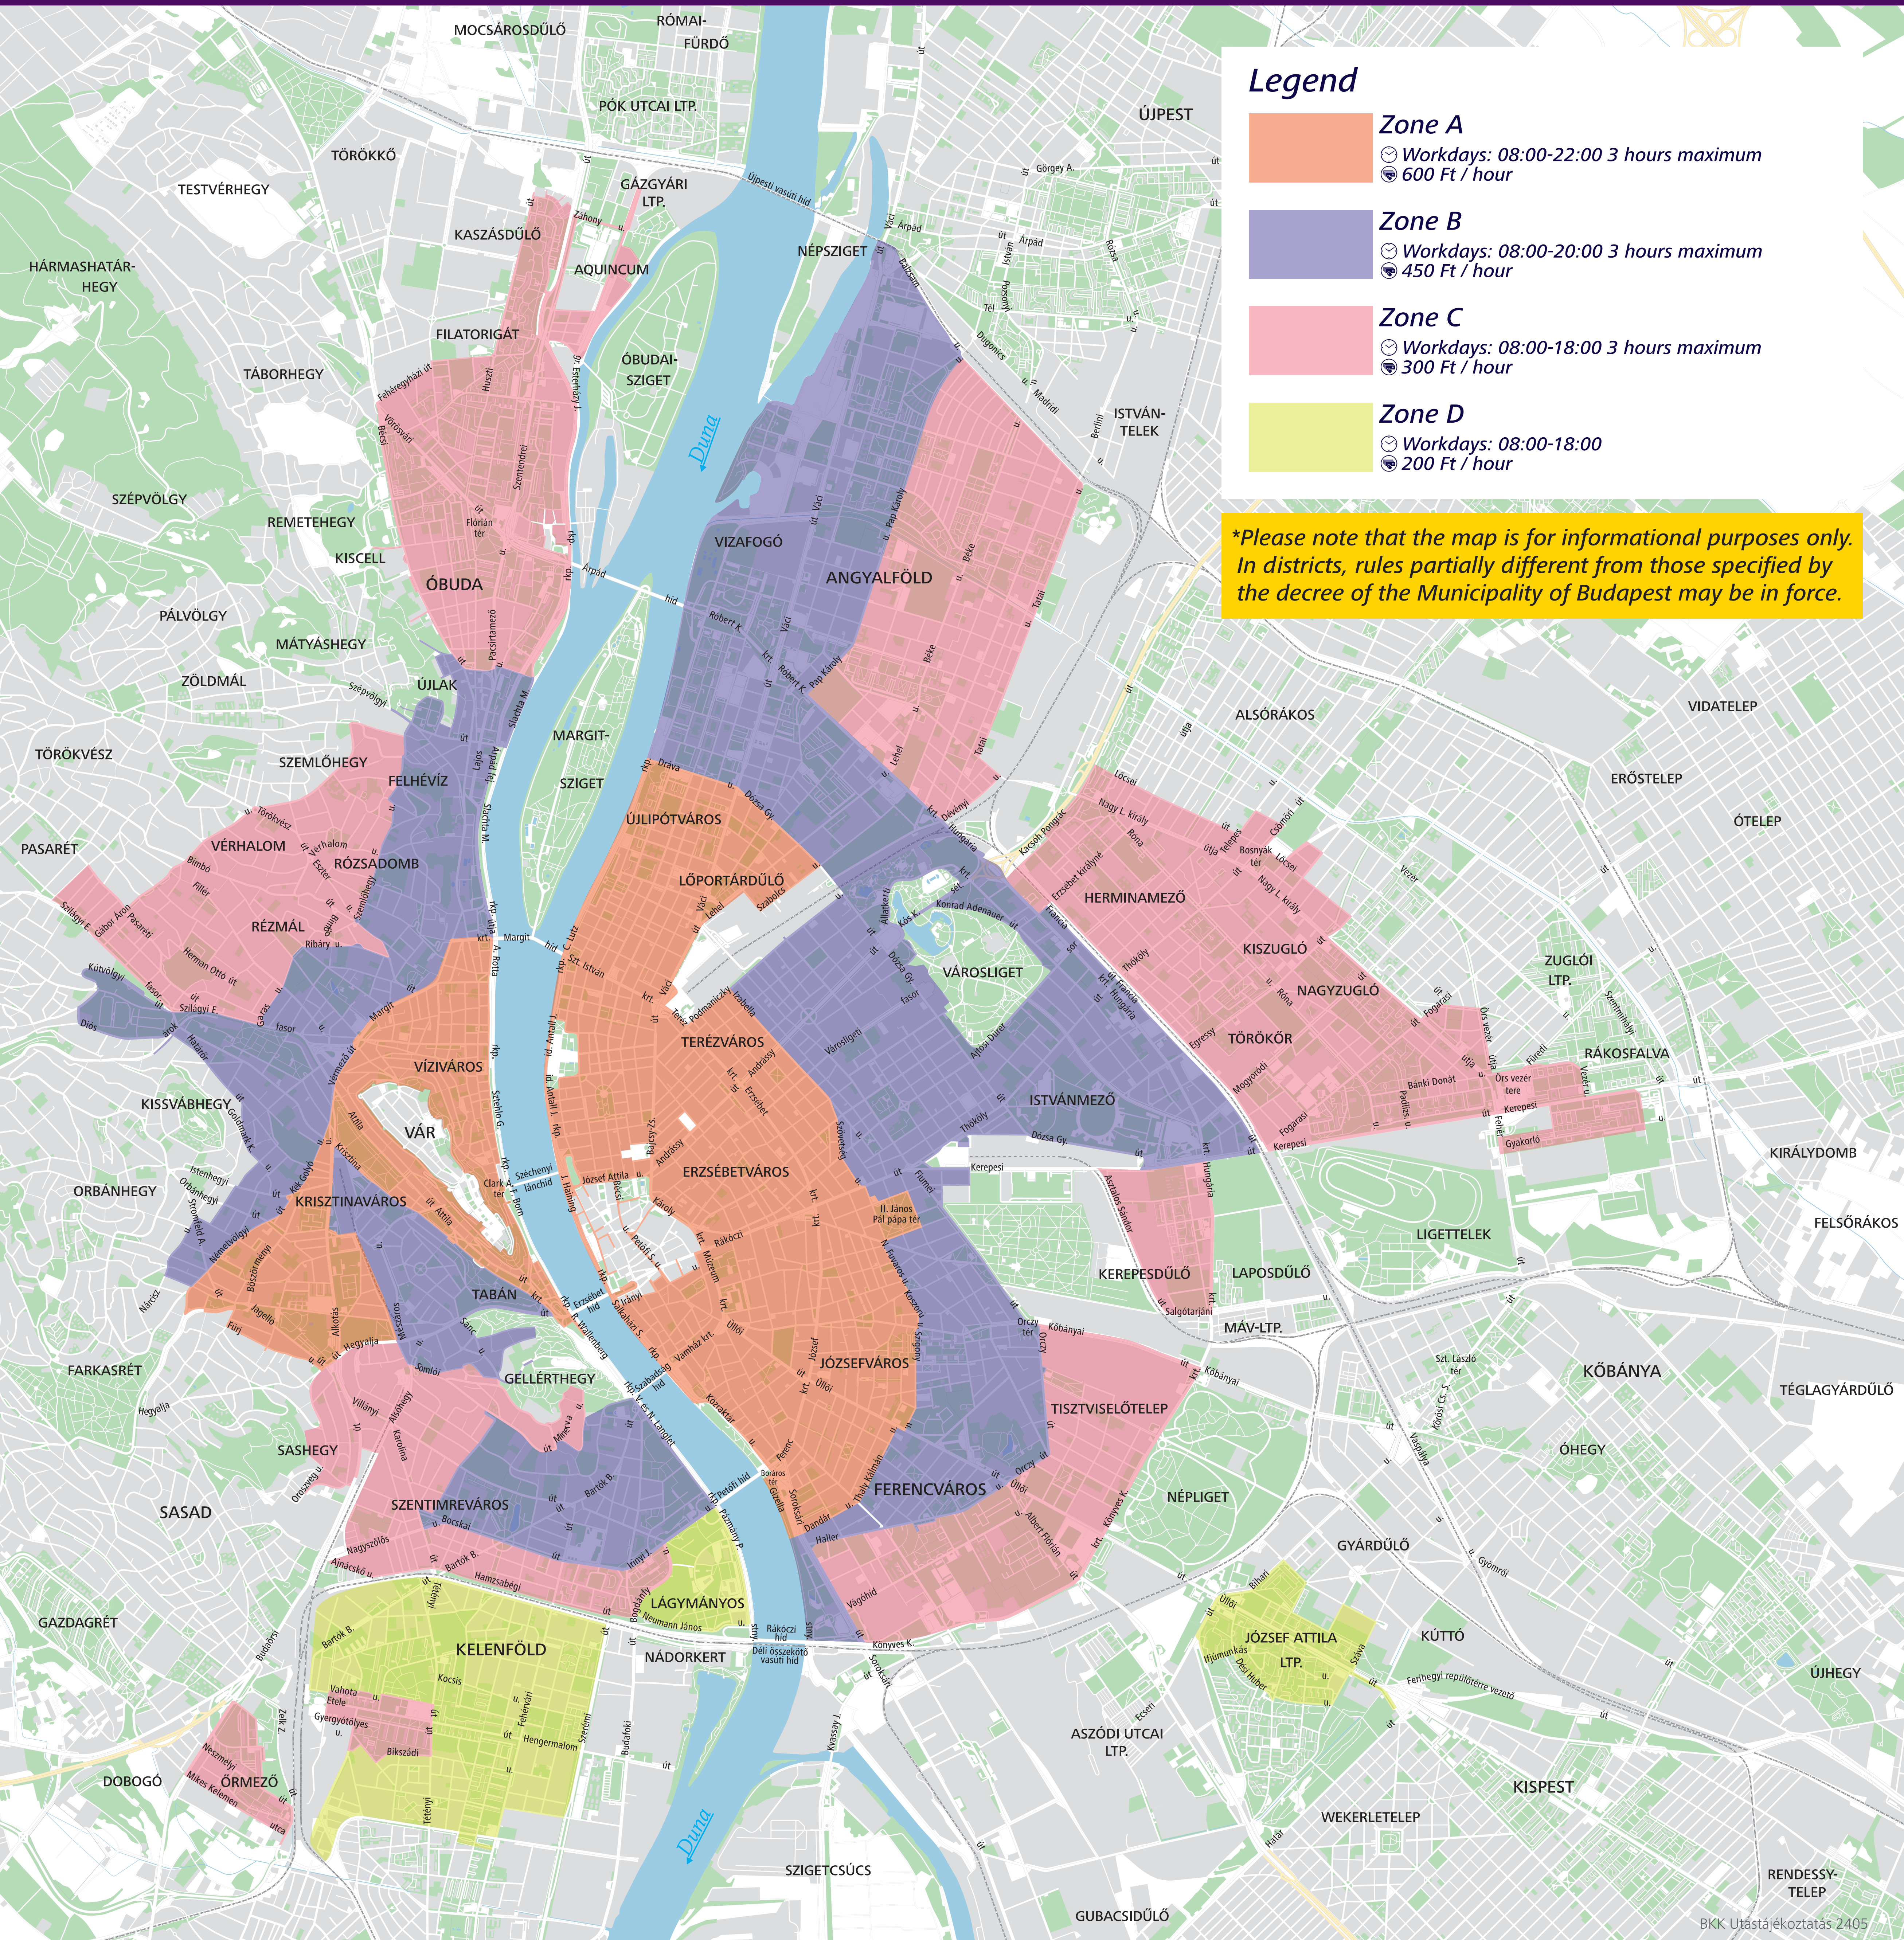

Parking zones from 15 May 2024

Legend

- Zone A** (Orange)
🕒 Workdays: 08:00-22:00 3 hours maximum
💰 600 Ft / hour
- Zone B** (Purple)
🕒 Workdays: 08:00-20:00 3 hours maximum
💰 450 Ft / hour
- Zone C** (Pink)
🕒 Workdays: 08:00-18:00 3 hours maximum
💰 300 Ft / hour
- Zone D** (Yellow)
🕒 Workdays: 08:00-18:00
💰 200 Ft / hour

**Please note that the map is for informational purposes only. In districts, rules partially different from those specified by the decree of the Municipality of Budapest may be in force.*