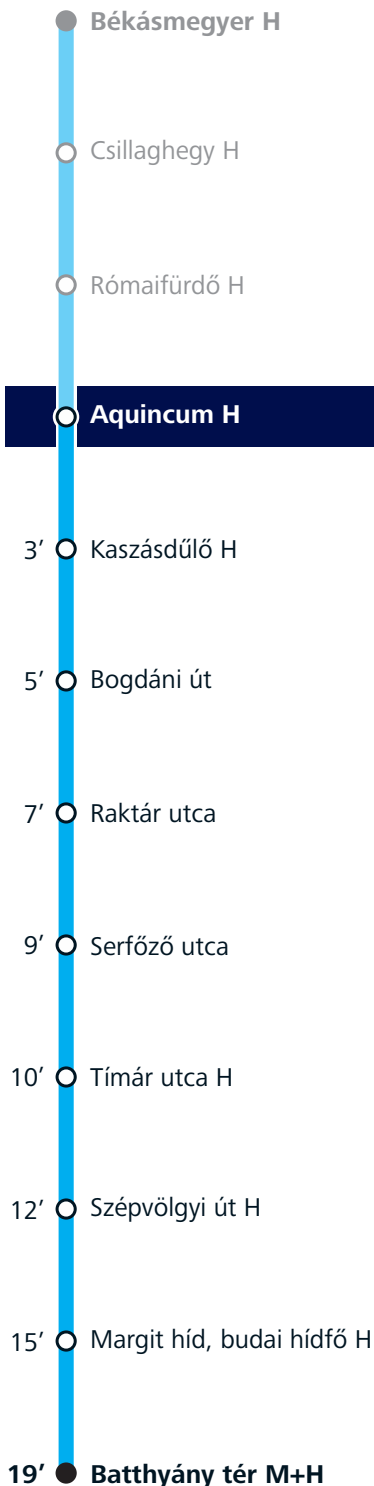

H5

Aquincum H ► Batthyány tér M+H

Az adatok tájékoztató jellegűek. A menetrendtől való eltérések előfordulhatnak.
All data provided for informational purposes only. Deviations from the schedule may occur.

Érvényesség időtartama: **2023.09.23. – 2023.10.01.**
Period of validity (year/month/day):

HÉV-pótló autóbusz / Suburban railway replacement bus

Megállók és menetidő Stops and journey time

Indulási időpontok ebből a megállóból Departure times from this stop

Szeptember 23-án, 24-én, 30-án és október 1-jén (hétvégén)
On 23–24 and 30 September as well as 1 October (weekends)

04:	10, 12, 30, 32, 50, 52
05:	10, 12, 30, 32, 50, 52
06:	10, 12, 22, 30, 32, 42, 50, 52
07:	02, 10, 12, 19, 25, 30, 32, 39, 45, 50, 52, 57
08:	01, 05, 09, 11, 16, 21, 25, 29, 31, 36, 41, 45, 49, 51, 56
09:	01, 05, 10, 12, 17, 22, 26, 30, 32, 37, 42, 46, 50, 52, 57
10:	02, 06, 10, 12, 17, 22, 26, 30, 32, 37, 42, 46, 50, 52, 57
11:	02, 06, 10, 12, 17, 22, 26, 30, 32, 37, 42, 46, 50, 52, 57
12:	02, 06, 10, 12, 17, 22, 26, 30, 32, 37, 42, 46, 50, 52, 57
13:	02, 06, 10, 12, 17, 22, 26, 30, 32, 37, 42, 46, 50, 52, 57
14:	02, 06, 10, 12, 17, 22, 26, 30, 32, 37, 42, 46, 50, 52, 57
15:	02, 06, 10, 12, 17, 22, 26, 30, 32, 37, 42, 46, 50, 52, 57
16:	02, 06, 10, 12, 17, 22, 26, 30, 32, 37, 42, 46, 50, 52, 57
17:	02, 06, 10, 12, 17, 22, 26, 30, 32, 37, 42, 46, 50, 52, 57
18:	02, 06, 10, 12, 17, 22, 26, 30, 32, 37, 42, 46, 50, 52, 57
19:	02, 06, 09, 11, 16, 21, 25, 30, 32, 39, 45, 50, 52, 59
20:	05, 10, 12, 19, 25, 30, 32, 42, 50, 52
21:	02, 10, 12, 22, 30, 32, 42, 50, 52
22:	02, 10, 12, 22, 30, 32, 42, 50, 52
23:	02, 10, 12, 22, 32, 52
00:	12