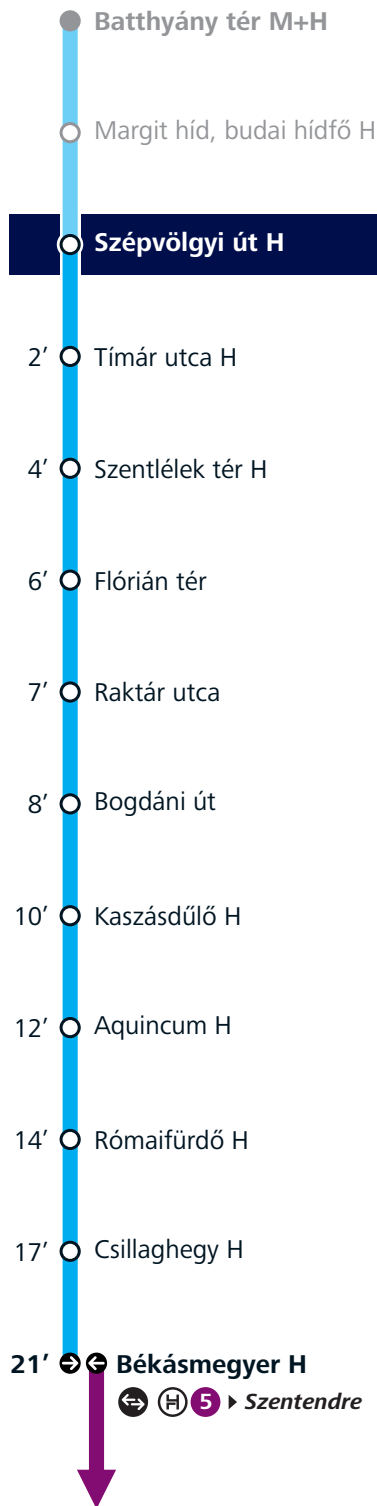

Szépüvölgyi út H ▶ Békásmegyer H

Az adatok tájékoztató jellegűek. A menetrendtől való eltérések előfordulhatnak.
All data provided for informational purposes only. Deviations from the schedule may occur.

Érvényesség időtartama:

Period of validity (year/month/day): **2023.09.23. – 2023.10.01.**

HÉV-pótló autóbusz / Suburban railway replacement bus

Megállók és menetidő Stops and journey time

Indulási időpontok ebből a megállóból Departure times from this stop

Szeptember 23-án, 24-én, 30-án és október 1-jén (hétvégén)
On 23–24 and 30 September as well as 1 October (weekends)

04:	16, 36, 46, 56
05:	06, 16, 26, 36, 46, 56
06:	06, 16, 26, 35, 37, 47, 55, 57
07:	07, 14, 16, 26, 33, 35, 45, 53, 55
08:	01, 07, 12, 14, 20, 24, 28, 32, 34, 40, 44, 48, 52, 54
09:	00, 04, 08, 12, 14, 20, 24, 28, 32, 34, 40, 44, 48, 52, 54
10:	00, 04, 08, 12, 14, 20, 24, 28, 32, 34, 40, 44, 48, 52, 54
11:	00, 04, 08, 12, 14, 20, 24, 28, 32, 34, 40, 44, 48, 52, 54
12:	00, 04, 08, 12, 14, 20, 24, 28, 32, 34, 40, 44, 48, 52, 54
13:	00, 04, 08, 12, 14, 20, 24, 28, 32, 34, 40, 44, 48, 52, 54
14:	00, 04, 08, 12, 14, 20, 24, 28, 32, 34, 40, 44, 48, 52, 54
15:	00, 04, 08, 12, 14, 20, 24, 28, 32, 34, 40, 44, 48, 52, 54
16:	00, 04, 08, 12, 14, 20, 24, 28, 32, 34, 40, 44, 48, 52, 54
17:	00, 04, 08, 12, 14, 20, 24, 28, 32, 34, 40, 44, 48, 52, 54
18:	00, 04, 08, 12, 14, 20, 24, 28, 32, 34, 40, 44, 48, 52, 54
19:	00, 04, 08, 12, 14, 20, 24, 28, 32, 34, 40, 44, 48, 52, 54
20:	01, 08, 13, 15, 22, 28, 33, 35, 42, 48, 53, 55
21:	02, 08, 14, 16, 26, 34, 36, 46, 54, 56
22:	07, 15, 17, 27, 35, 37, 47, 55, 57
23:	07, 15, 17, 26, 36, 46, 56
00:	11, 26