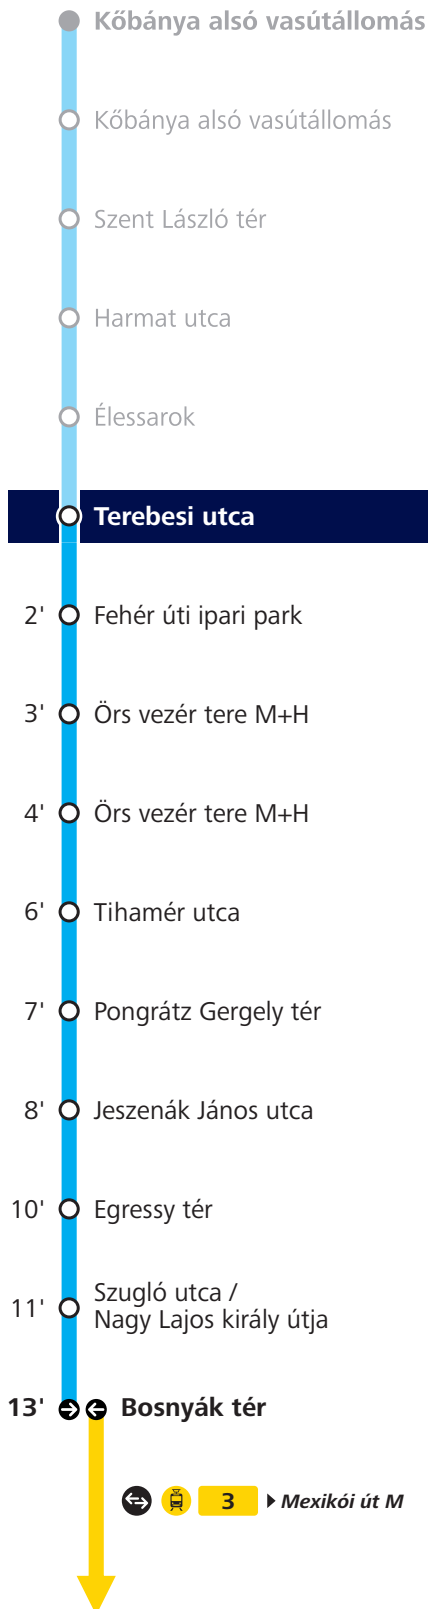

3

Terebesi utca ▶ Bosnyák tér

Az adatok tájékoztató jellegűek. A menetrendtől való eltérések előfordulhatnak.
All data provided for informational purposes only. Deviations from the schedule may occur.
Érvényesség időtartama: **2023.09.09. – 2023.10.01.**
Period of validity (year/month/day):

Villamospótló autóbusz / Tram replacement bus

Megállók és menetidő Stops and journey time

Indulási időpontok ebből a megállóból Departure times from this stop

Munkanapokon nem közlekedik
No service on workdays

Szombaton Saturdays

03: 55
04: 15, 35, 55
05: 15, 35, 55
06: 05, 20, 35, 50
07: 05, 21, 36, 51
08: 01, 11, 21, 28, 36, 43, 51, 58
09: 06, 13, 21, 28, 36, 43, 51, 58
10: 06, 13, 21, 28, 36, 43, 51, 58
11: 06, 13, 21, 28, 36, 43, 51, 58
12: 06, 13, 21, 31, 41, 51
13: 01, 11, 21, 31, 41, 51
14: 01, 11, 21, 31, 41, 51
15: 01, 11, 21, 31, 41, 51
16: 01, 11, 21, 31, 41, 51
17: 01, 11, 21, 31, 41, 51
18: 01, 11, 21, 31, 41, 51
19: 01, 10, 20, 30, 40, 50
20: 00, 10, 20, 30, 40, 50
21: 00, 10, 20, 33, 43, 53
22: 03, 13, 33, 53
23: 13, 33, 53
00:

Munkaszüneti napokon Sundays and public holidays

03: 55
04: 15, 35, 55
05: 15, 35, 55
06: 15, 35, 55
07: 16, 36, 56
08: 06, 21, 36, 51
09: 01, 11, 21, 31, 41, 51
10: 01, 11, 21, 31, 41, 51
11: 01, 11, 21, 31, 41, 51
12: 01, 11, 21, 31, 41, 51
13: 01, 11, 21, 31, 41, 51
14: 01, 11, 21, 31, 41, 51
15: 01, 11, 21, 31, 41, 51
16: 01, 11, 21, 31, 41, 51
17: 01, 11, 21, 31, 41, 51
18: 01, 11, 21, 31, 41, 51
19: 01, 10, 20, 30, 40, 50
20: 00, 10, 20, 30, 40, 50
21: 00, 10, 20, 33, 43, 53
22: 03, 13, 33, 53
23: 13, 33, 53
00:

A pótlóbusz a Bosnyák térig közlekedik, onnan a 3-as villamossal utazhatnak tovább a Mexikói út felé.
This replacement bus runs to Bosnyák tér, from where tram line 3 is available towards Mexikói út M.

Járatinformáció Line information

Minden jármű akadálymentes.
All vehicles are accessible.

Kérjük, érvényesítse jegyét.
Please validate your ticket.

F01781