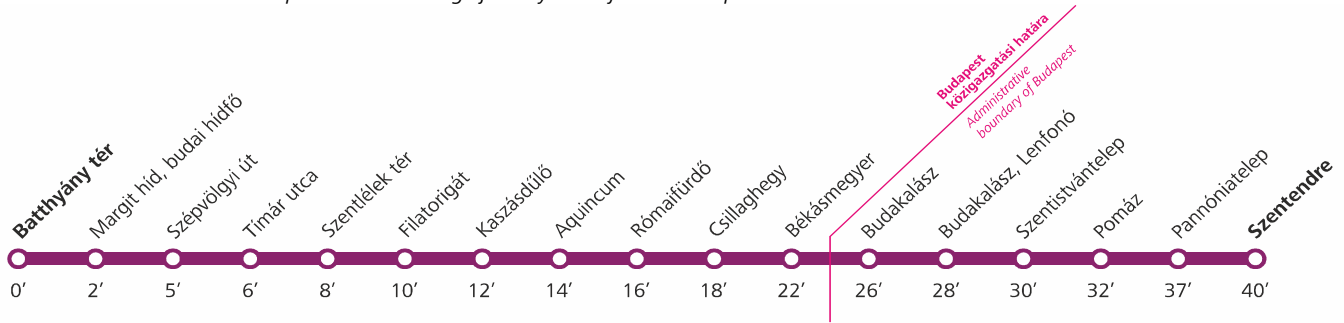

Batthyány tér ▶ Szentendre

A feltüntetett adatok az **EBBŐL A MEGÁLLÓBÓL** történő indulási időpontokat és követési időket jelzik.
Departure and average journey times from this stop

Érvényes: 2017.12.01-jétől visszavonásig / Valid from 01.12.2017. until further notice

Óra h	Hétfőtől csütörtökig (tanítási napokon) Monday to Thursday (school days)	Óra h	Pénteken (tanítási napokon) Fridays (school days)
	Perc / minutes		Perc / minutes
3		3	
4	18, 48	4	18, 48
5	18, 38, 58	5	18, 38, 58
6	18, 38, 50	6	18, 38, 50
7	00, 10, 20, 29, 39, 49, 59	7	00, 10, 20, 29, 39, 49, 59
8	09, 19, 29, 38, 45, 59	8	09, 19, 29, 38, 45, 59
9	18, 38, 58	9	18, 38, 58
10	18, 38, 58	10	18, 38, 58
11	18, 38, 58	11	18, 38, 58
12	18, 38, 58	12	18, 38, 48
13	18, 38, 53	13	08, 23, 38, 53
14	08, 23, 38, 53	14	08, 22, 34, 46, 58
15	08, 22, 34, 46, 58	15	10, 22, 34, 46, 58
16	10, 22, 34, 46, 58	16	10, 22, 34, 46, 58
17	10, 22, 28, 34, 46, 52	17	11, 18, 33, 48, 56
18	04, 11, 18, 33, 48, 58	18	11, 18, 33, 48, 58
19	18, 38, 58	19	18, 38, 58
20	18, 38, 58	20	18, 38, 58
21	18, 38, 48, 58	21	18, 38, 48, 58
22	18, 28, 48	22	18, 28, 48
23	08, 28, 48	23	08, 28, 48
0	21	0	21, 51*
Óra h	Munkanapokon (tanítási szünetben) Workdays (school holidays)	Óra h	Szombaton és munkaszüneti napokon Weekends and public holidays
	Perc / minutes		Perc / minutes
3		3	
4	18, 48	4	18, 48
5	18, 38, 58	5	18, 48
6	18, 38, 51	6	18, 48
7	03, 15, 25, 35, 45, 55, 59	7	18, 38, 58
8	15, 25, 38, 59	8	18, 38, 58
9	18, 38, 58	9	18, 38, 58
10	18, 38, 58	10	18, 38, 58
11	18, 38, 58	11	18, 38, 58
12	18, 38, 58	12	18, 38, 58
13	18, 28, 38, 53	13	18, 38, 58
14	08, 23, 38, 53	14	18, 38, 58
15	08, 22, 34, 46, 58	15	18, 38, 58
16	10, 22, 34, 46, 58	16	18, 38, 58
17	10, 22, 27, 34, 46, 52	17	18, 38, 58
18	04, 11, 18, 33, 48, 58	18	18, 38, 58
19	18, 38, 58	19	18, 38, 58
20	18, 38, 58	20	18, 38, 58
21	18, 38, 48, 58	21	18, 38, 48, 58
22	18, 28, 48	22	18, 28, 48
23	08, 28, 48	23	08, 28, 48
0	21, 51*	0	21, 51*